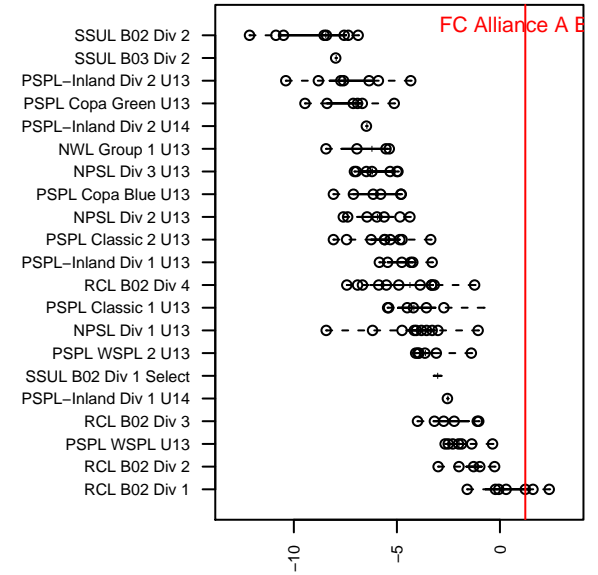

**attack and defense rating
relative to others at age
and all opponents in last 13 months**