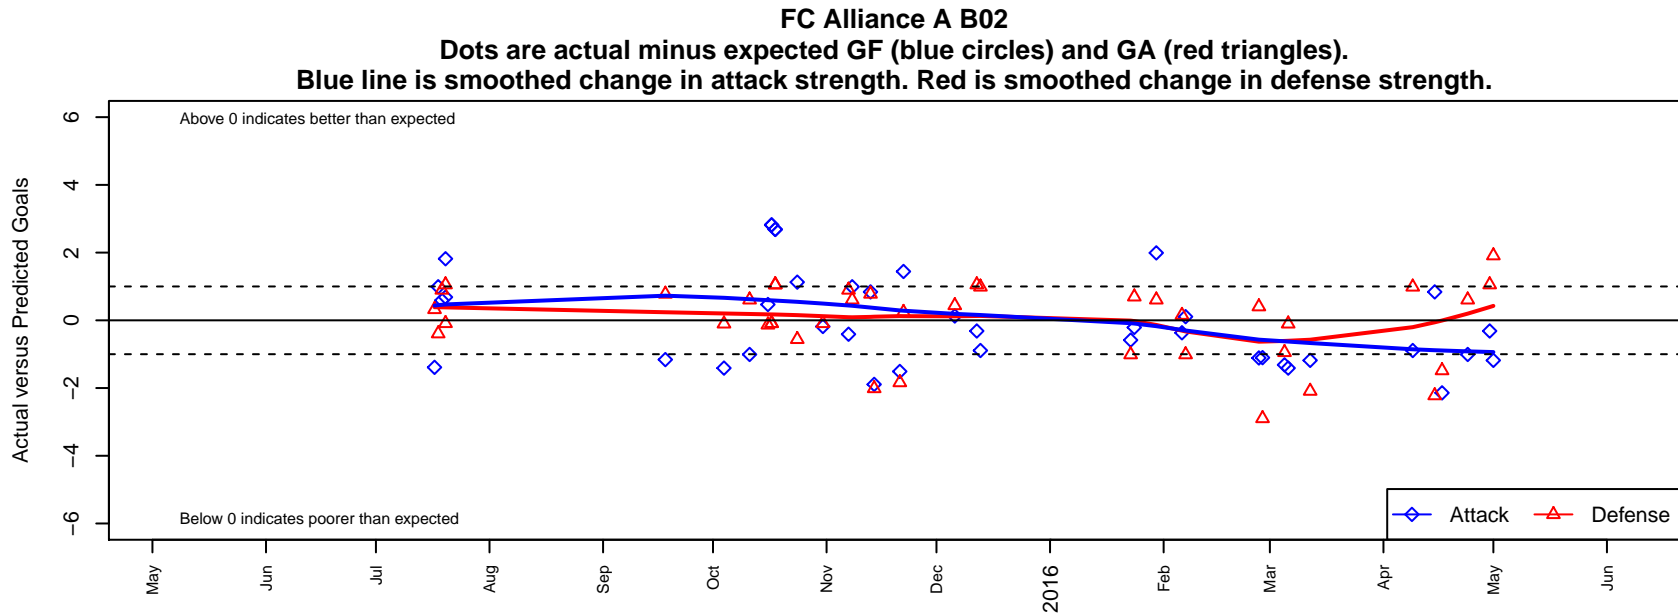

**attack and defense variance (black dot)
relative to other teams
and top 10 in region**

**attack and defense rating
relative to others at age
and all opponents in last 13 months**

FC Alliance A B02

FC Alliance
Woodinville, WA
B02 total strength=1372
attack=7.98 defense=6.6
fall league = RCL B02 Div 1
spr league = Win RCL B02 Div 1
notes= Gold

alt names used:
FC ALLIANCE FCAB02A (WA)
FC Alliance B02 A
FC Alliance B02 A
FC Alliance B02 A
FC Alliance B02 A

Venues played:
2015 Nike Crossfire Challenge Super Group U'
2015 RCL B02 Div 1
2015 FWRL B02
2015 Win RCL B02 Div 1
2015 WYS Championship B02