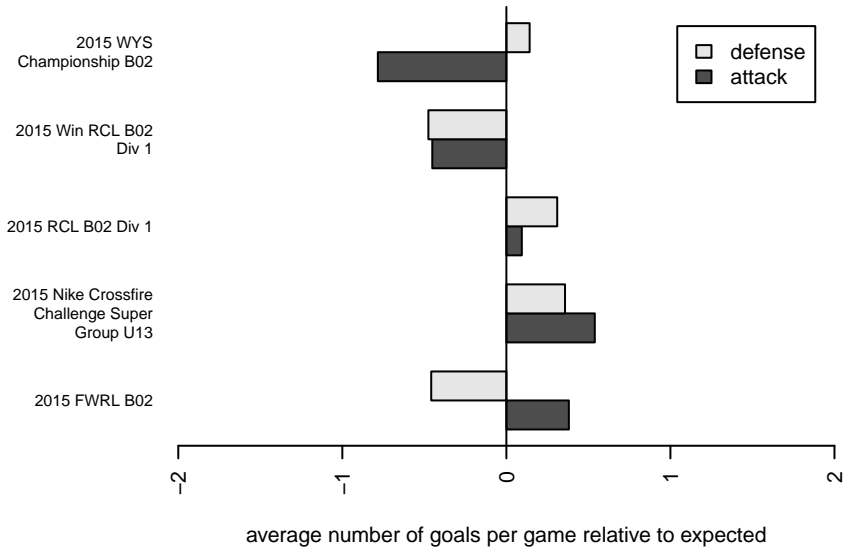

Performance relative to 13 month average