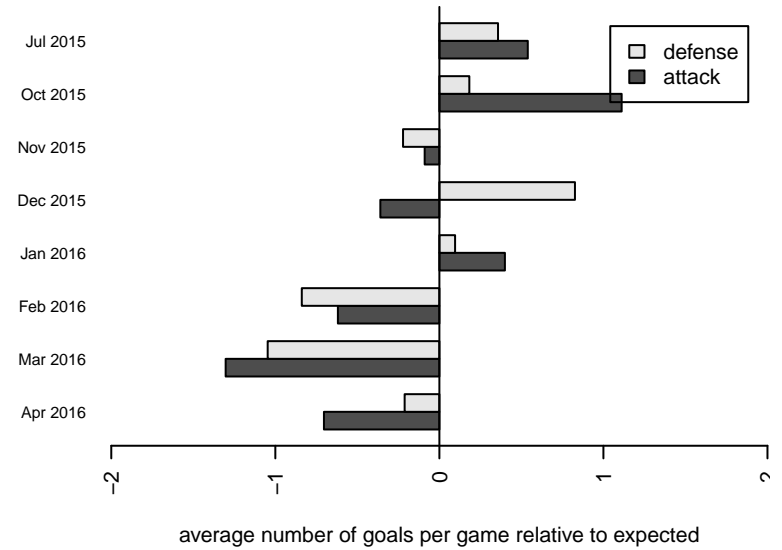

Performance relative to 13 month average